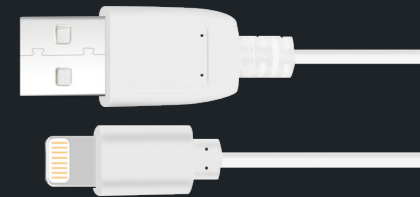

USB CABLES

3M
length

data
transfer

charging

**8-PIN
USB CABLE**
OEM001519
8-pin 2A
apmerage

**MICRO-USB
USB CABLE**
OEM001517
micro-USB 2A
apmerage

**TYPE-C
USB CABLE**
OEM001518
type-C 2A
apmerage

USB CABLES

3M
length

data
transfer

charging

USB CABLES

MXUC-01

1M
length

data
transfer

charging