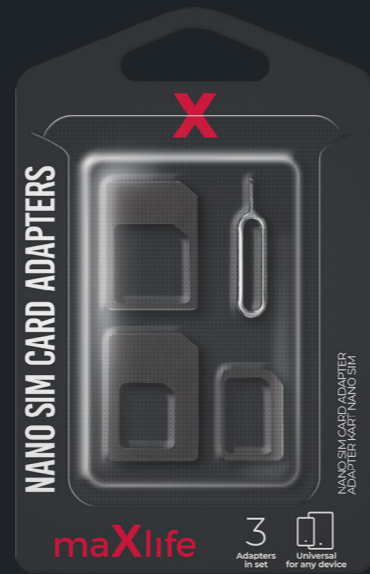

OEM001610

MXEP-10

SERVICE & BATTERIES

3
adapters
nano/micro/SIM

universal
for any device

SIM CARD ADAPTERS
OEM001641

high
efficiency

best match