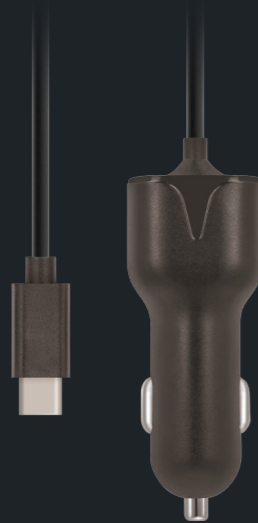

MXCC-01

small size

universal use

1A
apmerage

CHARGER
OEM001506

+ 2.1A
fast charge apmerage

CHARGER
OEM001507

2 × USB

+ 2.4A
fast charge apmerage

CHARGER
OEM001508

CAR CHARGERS WITH BUILT-IN CABLE

MXCC-02

universal use

fast charging

CHARGER + 8-PIN CABLE
OEM001661

8-pin

2.1A
apmerage

1M
cable length

CHARGER + TYPE-C CABLE
OEM001660

type-C

2.1A
apmerage

1M
cable length

CHARGER + MICRO USB CABLE
OEM001659

micro-USB