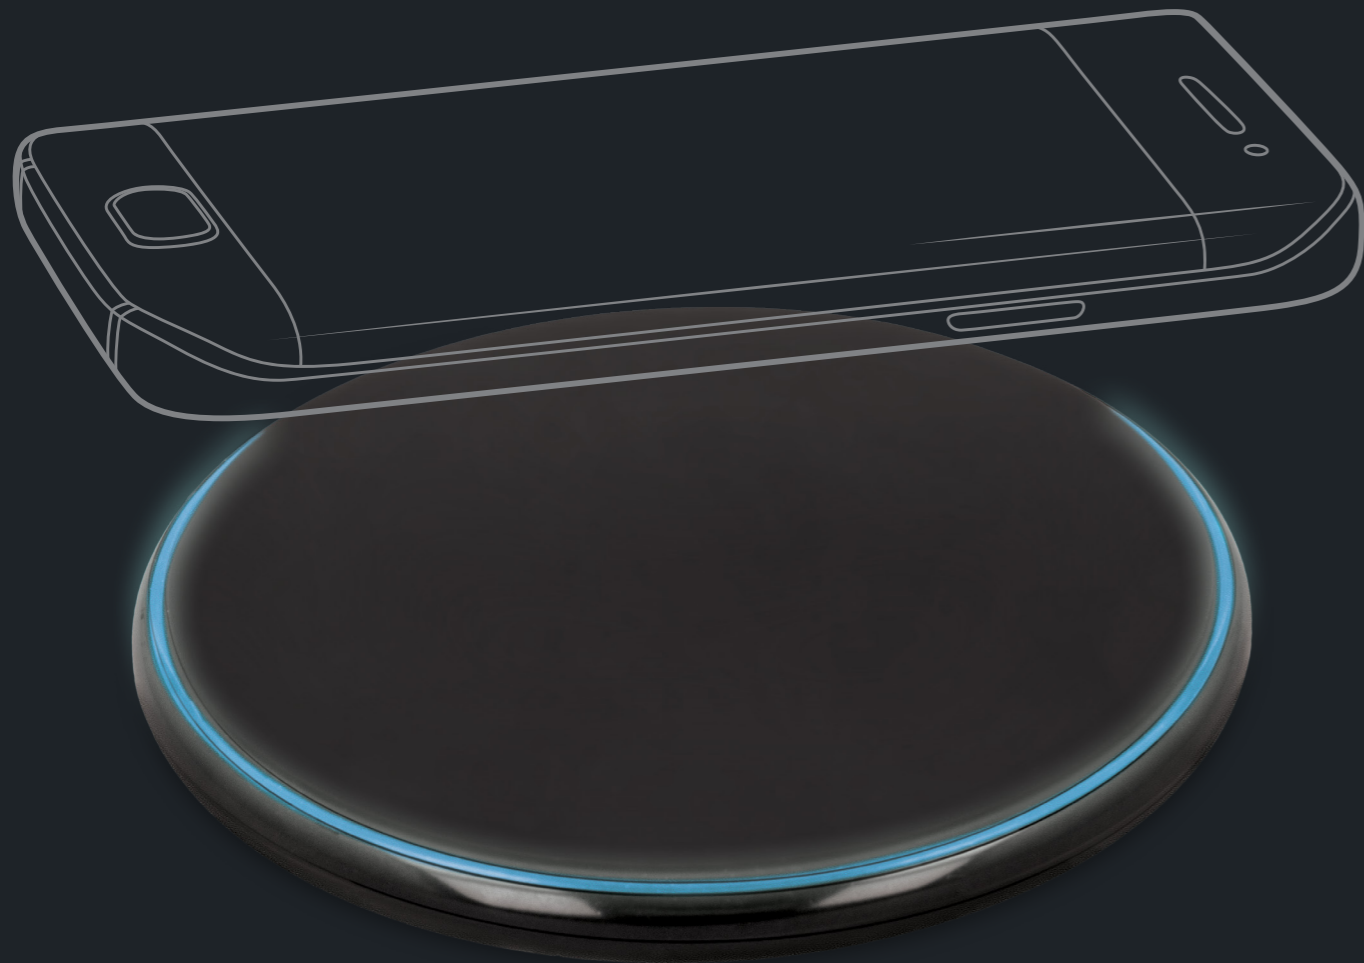

WIRELESS CHARGER

MXWC-01

light and slim

microUSB
cable included

1.2M
cable length

1.5A
apmerage

CHARGER
MXWC-01

CAR CHARGER