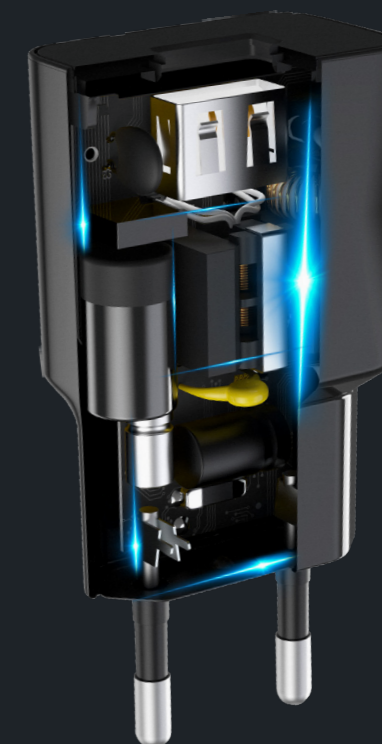

MaxLife products are designed to support everyday activities. It's a direct response to the daily needs of customers of all ages. Whether you're an adolescent who listens to music, or a frequent traveler, these products are designed for you. This is the base from which you must start, which will become an inseparable companion of your life. The brand is available in medium and large cities, has competitive price, is convenience. All that makes Maxlife your essential tool. It will allow you to focus on enjoying life more in the area you want.