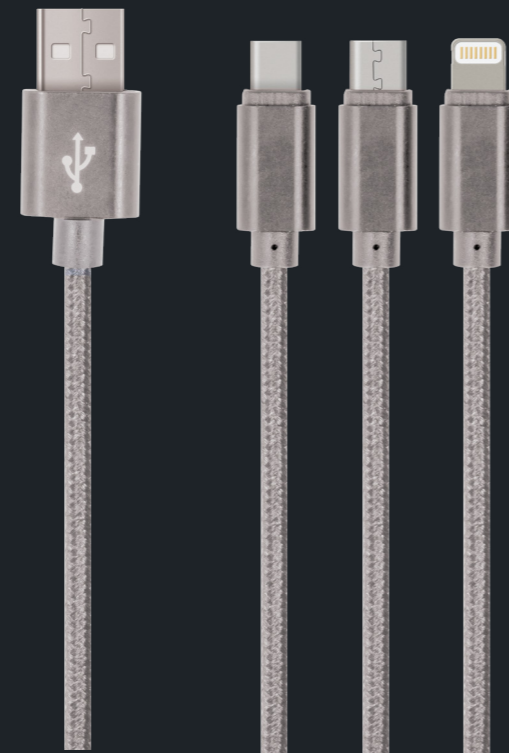

- SILVER OEM001651

8-pin

micro-USB

type-C

2.1A

apmerage

Maxlife chargers have highly advanced protection system made in accord to EU law. Chargers ensure safety using thanks to overvoltage protection, short-circuit protection, temperature control and over-load protection.