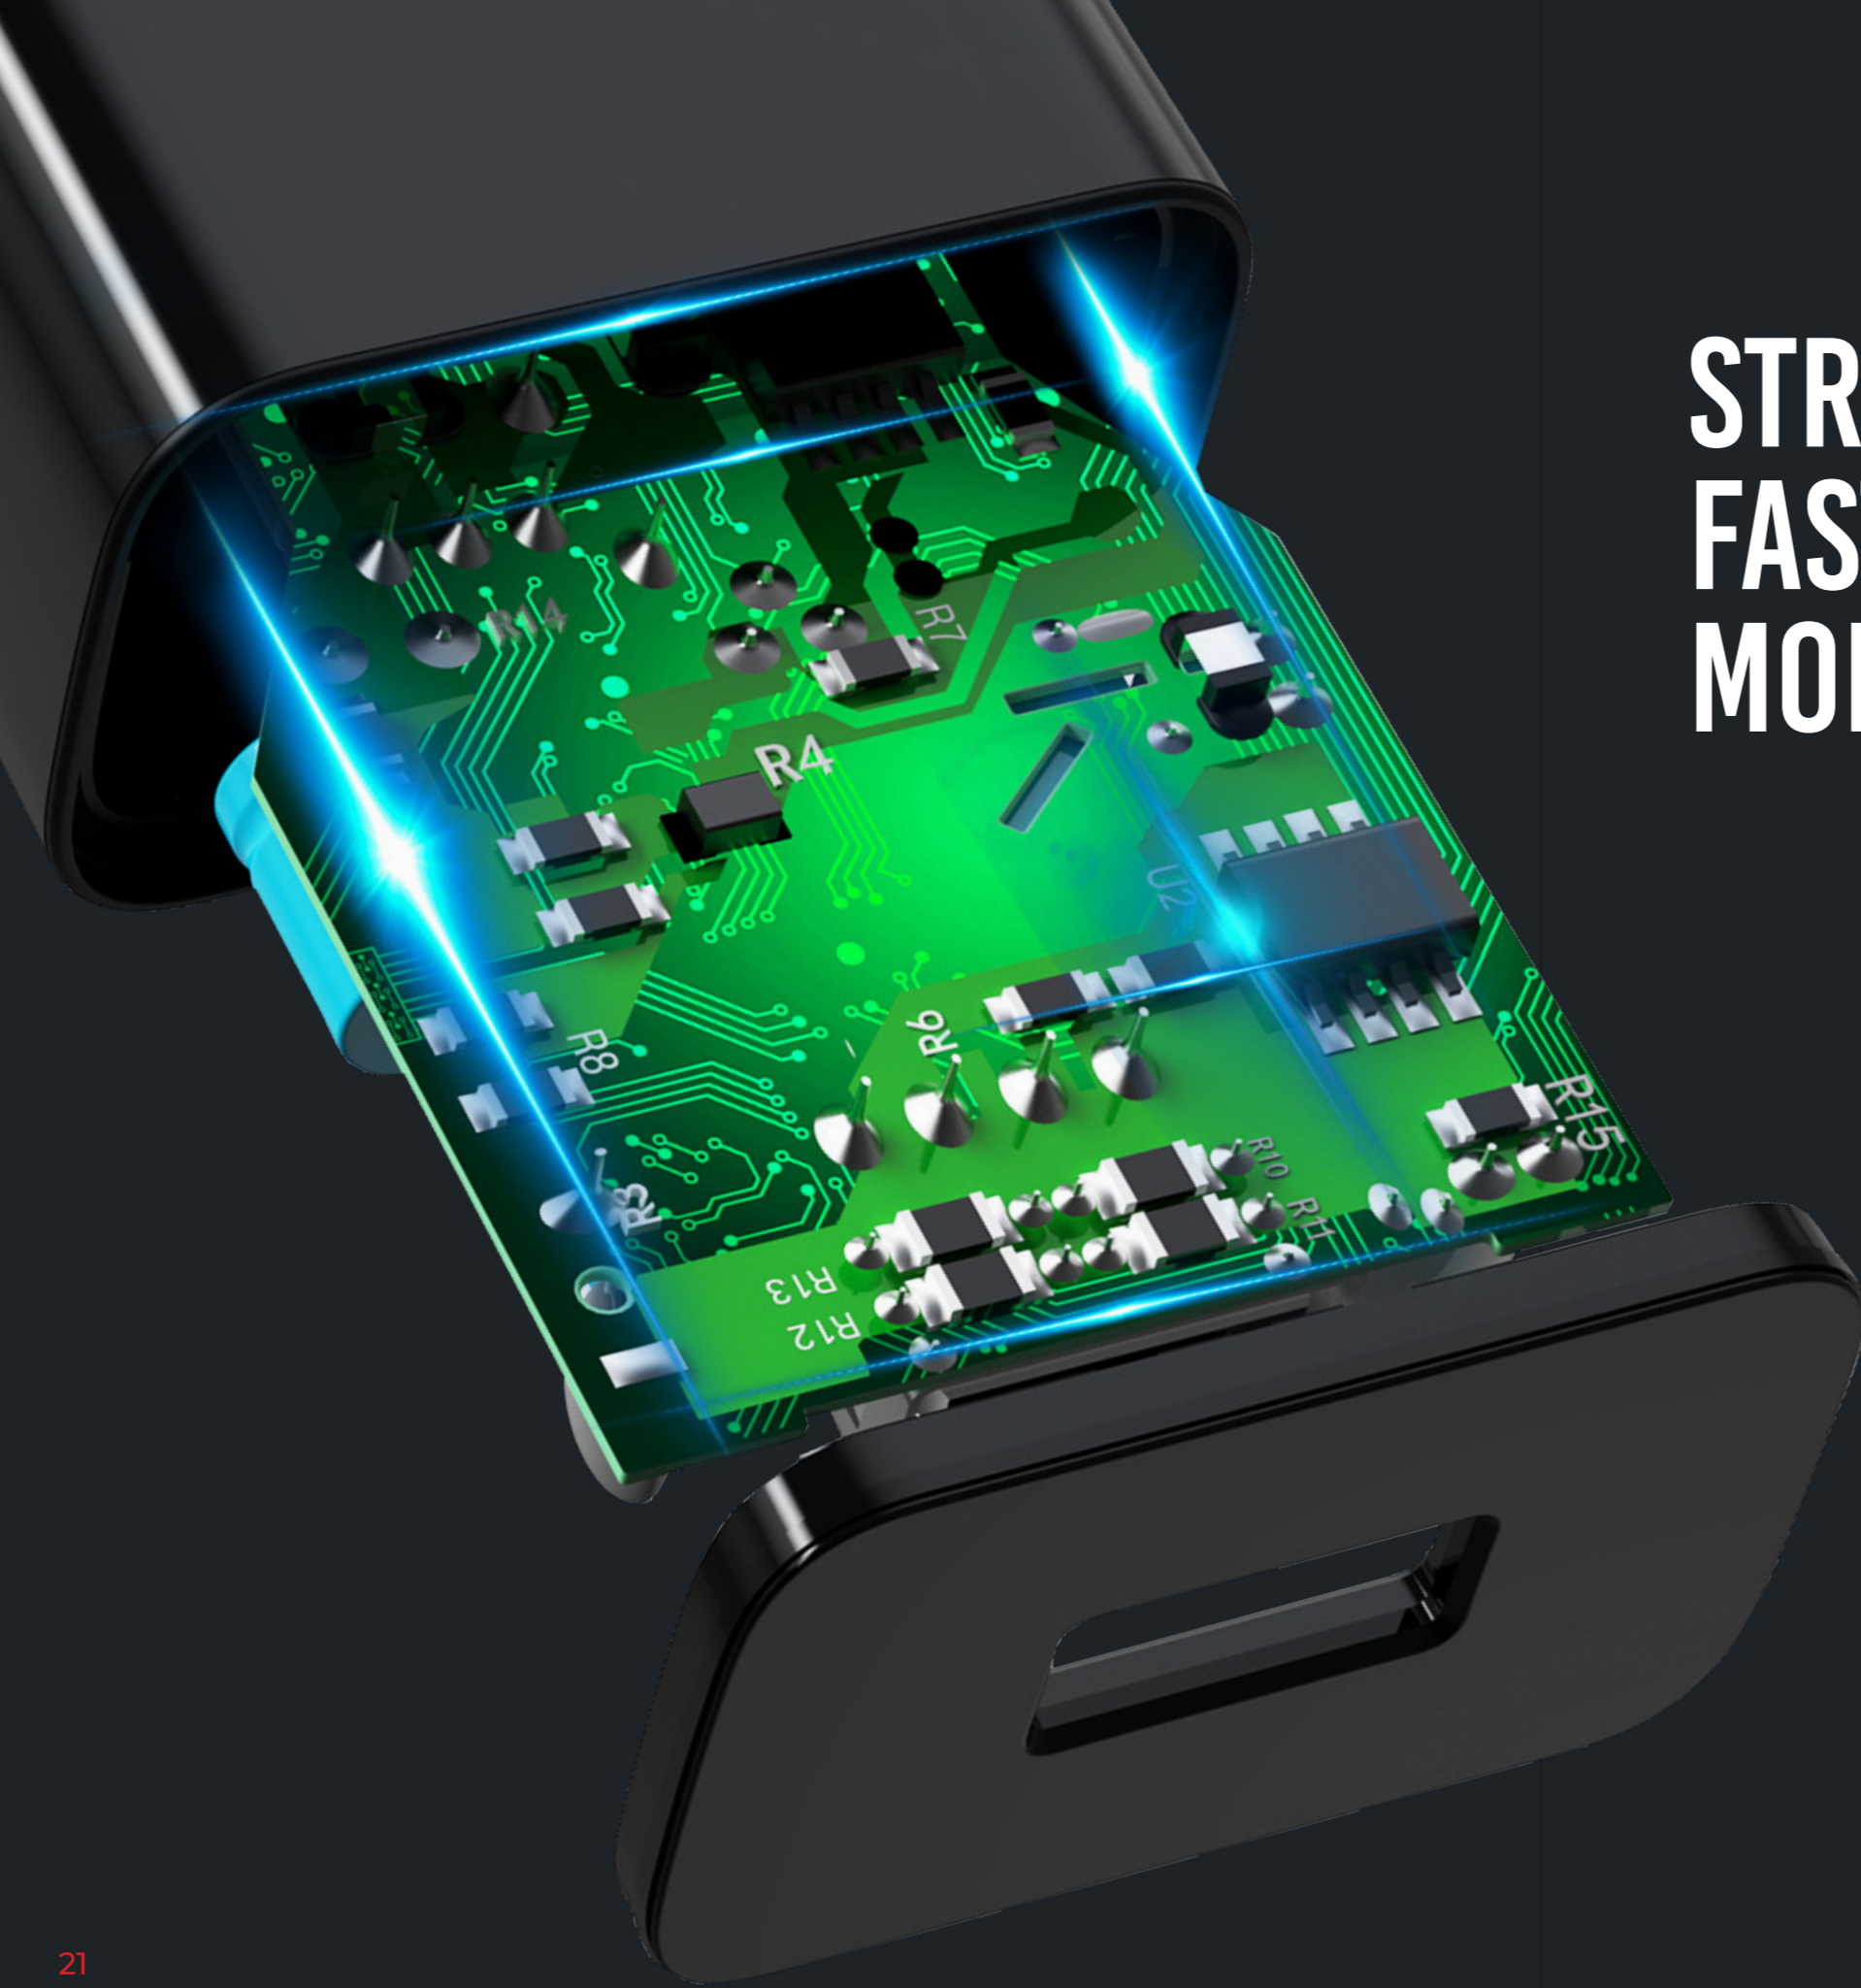

STRONGER.
FASTER.
MORE.