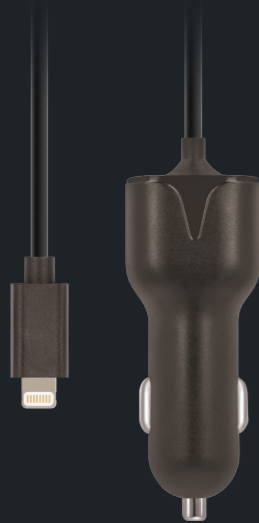

MXCC-01

small size

universal use

1A
apmerage

CHARGER
OEM001506

+ 2.1A
fast charge apmerage

CHARGER
OEM001507

2 × USB

+ 2.4A
fast charge apmerage

CHARGER
OEM001508

CAR CHARGERS WITH BUILT-IN CABLE

MXCC-02

universal use

fast charging

CHARGER + 8-PIN CABLE
OEM001661

8-pin

2.1A
apmerage

1M
cable length

CHARGER + TYPE-C CABLE
OEM001660

type-C

2.1A
apmerage

1M
cable length

CHARGER + MICRO USB CABLE
OEM001659

micro-USB