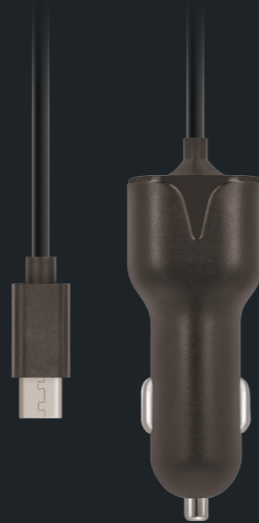

+ 2.4A
fast charge apmerage

CHARGER
OEM001508

CAR CHARGERS WITH BUILT-IN CABLE

MXCC-02

universal use

fast charging

CHARGER + 8-PIN CABLE
OEM001661

8-pin

2.1A
apmerage

1M
cable length

CHARGER + TYPE-C CABLE
OEM001660

type-C

2.1A
apmerage

1M
cable length

CHARGER + MICRO USB CABLE
OEM001659

micro-USB

2.1A
apmerage

1M
cable length

CAR CHARGER FOR PASSENGERS

MXCC-03

universal use

fast charge

CHARGER
OEM001662

2 × USB