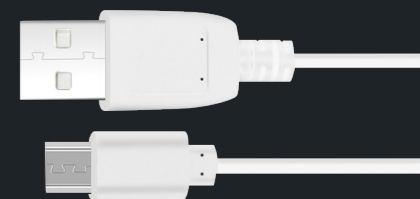

USB CABLES

3M
length

data
transfer

charging

**8-PIN
USB CABLE**
OEM001519
8-pin 2A
apmerage

**MICRO-USB
USB CABLE**
OEM001517
micro-USB 2A
apmerage

**TYPE-C
USB CABLE**
OEM001518
type-C 2A
apmerage

USB CABLES

3M
length

data
transfer

charging

USB CABLES

MXUC-01

1M
length

data
transfer

charging