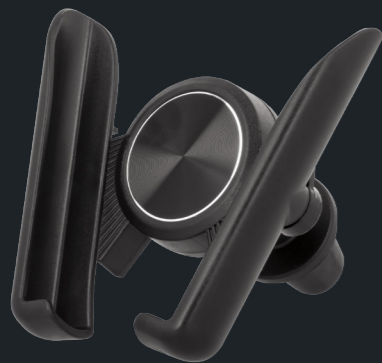

MXCH-10

extendable arm

5.5 - 8.3 cm range

easy use

works with vent any type

VENT HOLDER
OEM001523

MXCH-14

automatic lock

6,5-8 cm range

easy use

works with vent any type

GRAVITATIONAL VENT HOLDER
OEM001961

MXCH-11

metal plate

magnetic

easy use